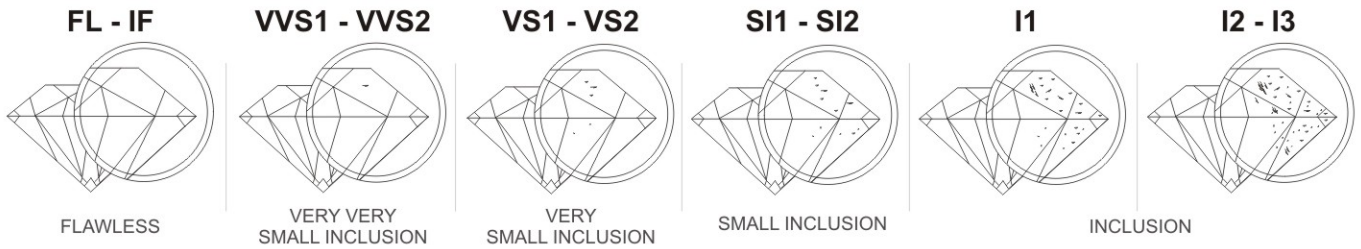

DIAMOND CORPORATION

DIAMONDS - THE 4C'S

CUT

CLARITY

[ZOOM x 10]

CARAT

COLOUR