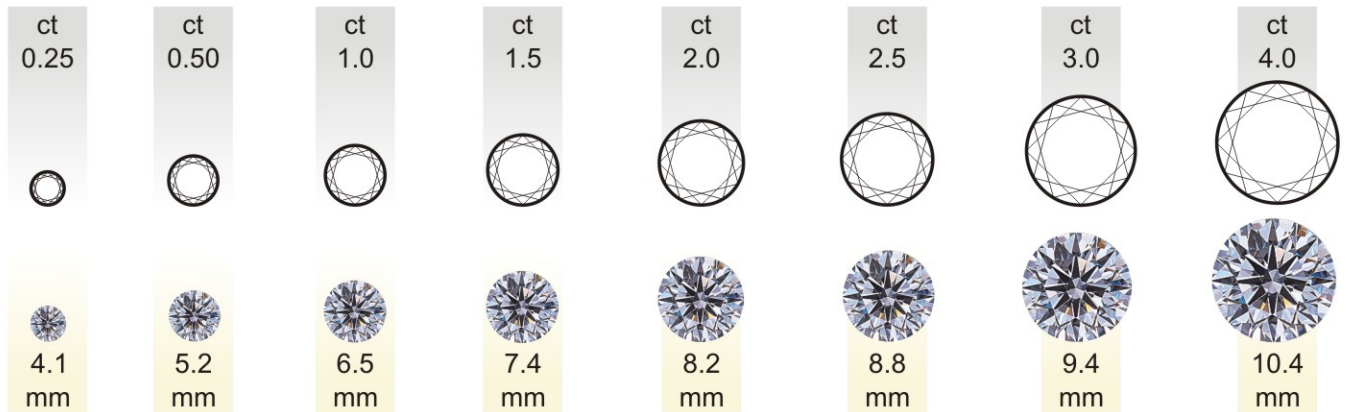

DIAMOND CORPORATION

DIAMONDS - THE 4C'S

CUT

CLARITY

[ZOOM x 10]

CARAT

COLOUR